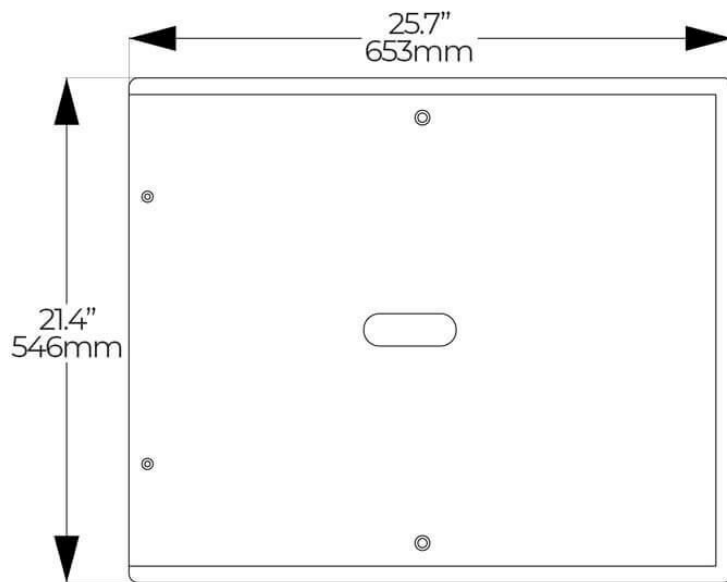

### SINGLE 18" WOOFER SYSTEM

1 x 18 " Woofer speaker, 280mm magnet, 125mm voice coil.

32 Hz - 500Hz

700W RMS

102 db / 1W / 1m

8Ω

18mm Birch plywood cabinet

27" x 21.4" x 25.7" / 686mm x 546mm x 653mm

123.4 lb / 56Kg

## TECHNICAL DRAWINGS

FRONT VIEW

SIDE VIEW

ALL DIMENSIONS ARE IN MILLIMETERS.