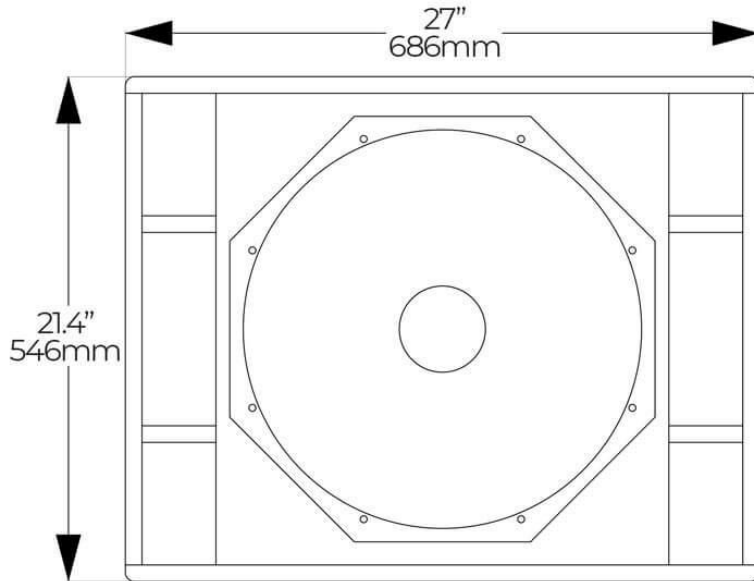

### SINGLE 18" WOOFER SYSTEM

1 x 18 " Woofer speaker, 280mm magnet, 125mm voice coil.

32 Hz - 500Hz

700W RMS

102 db / 1W / 1m

8Ω

18mm Birch plywood cabinet

27" x 21.4" x 25.7" / 686mm x 546mm x 653mm

123.4 lb / 56Kg

## TECHNICAL DRAWINGS

FRONT VIEW

SIDE VIEW

ALL DIMENSIONS ARE IN MILLIMETERS.