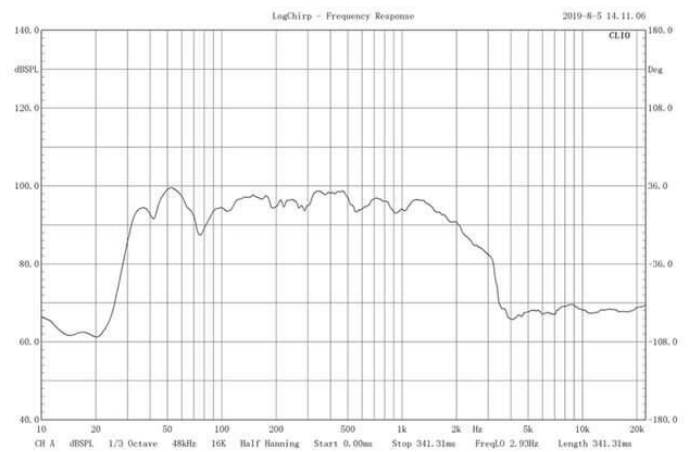

### SINGLE 18" WOOFER SYSTEM

1 x 18 " Woofer speaker, 280mm magnet, 125mm voice coil.

32 Hz - 500Hz

700W RMS

102 db / 1W / 1m

8Ω

18mm Birch plywood cabinet

27" x 21.4" x 25.7" / 686mm x 546mm x 653mm

123.4 lb / 56Kg

## TECHNICAL DRAWINGS

FRONT VIEW

SIDE VIEW

ALL DIMENSIONS ARE IN MILLIMETERS.