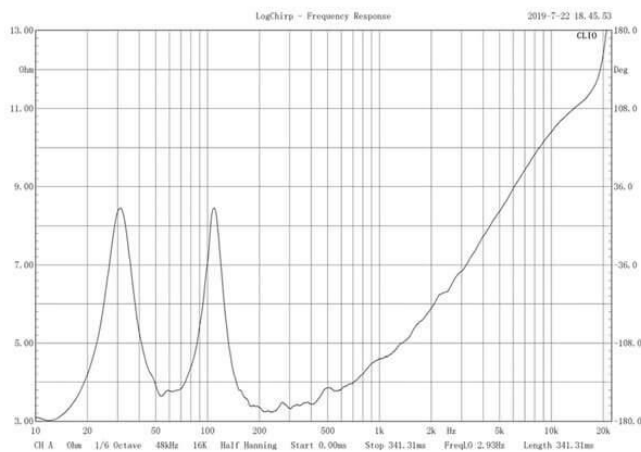

123.4 lb / 56Kg

## TECHNICAL DRAWINGS

FRONT VIEW

SIDE VIEW

ALL DIMENSIONS ARE IN MILLIMETERS.