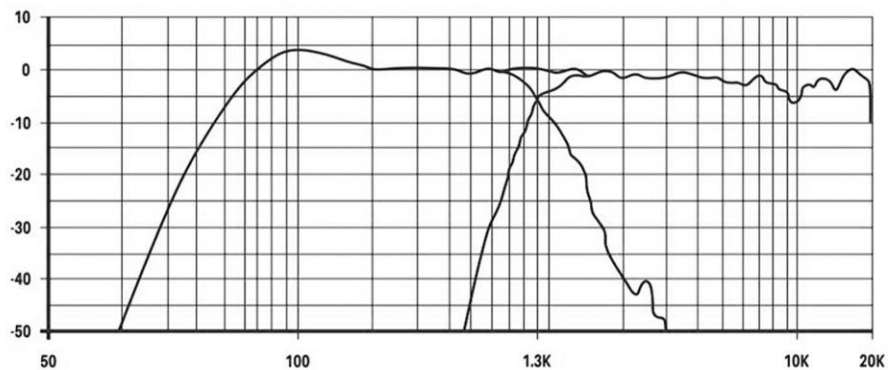

KEY FEATURES & TECHNICAL PARAMETERS

FREQ. RANGE: 68Hz - 20Khz
MAXIMUM SPL: 127 dB
HORIZONTAL COVERAGE ANGLE: 70°
VERTICAL COVERAGE ANGLE: 50°
RMS POWER HANDLING: 150 WATT
HPF CONTROL: 68Hz - 250Hz
INPUT CONNECTOR: XLR
LOOP OUT CONNECTOR: XLR
LOW FREQ. TRANSDUCER: 8" WOOFER
HIGH FREQ. TRANSDUCER: 1" DRIVER
INPUT POWER: 110 - 250V
PAINT: TEXTURIZED WHITE / BLACK
16 FLY POINTS FOR RIGGING
POLE MOUNT READY
WALL MOUNT BRACKET INCLUDED
DIMENSIONS 16.1" x 9.4" x 10.9" / 410mm x 240mm x 278mm
NET WEIGHT 24.25 lb / 11Kg

FREQUENCY RESPONSE

TECHNICAL DRAWINGS

ALL DIMENSIONS ARE IN INCHES AND MILLIMETERS.