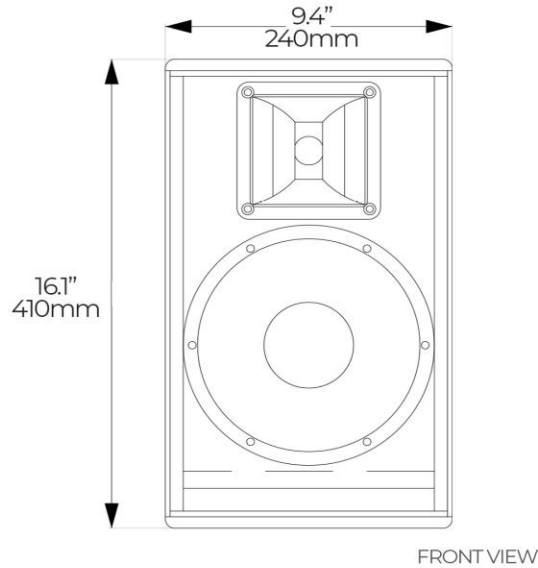

KEY FEATURES & TECHNICAL PARAMETERS

FREQ. RANGE: 68Hz - 20Khz
MAXIMUM SPL: 127 dB
HORIZONTAL COVERAGE ANGLE: 70°
VERTICAL COVERAGE ANGLE: 50°
RMS POWER HANDLING: 150 WATT
HPF CONTROL: 68Hz - 250Hz
INPUT CONNECTOR: XLR
LOOP OUT CONNECTOR: XLR
LOW FREQ. TRANSDUCER: 8" WOOFER
HIGH FREQ. TRANSDUCER: 1" DRIVER
INPUT POWER: 110 - 250V
PAINT: TEXTURIZED WHITE / BLACK
16 FLY POINTS FOR RIGGING
POLE MOUNT READY
WALL MOUNT BRACKET INCLUDED
DIMENSIONS 16.1" x 9.4" x 10.9" / 410mm x 240mm x 278mm
NET WEIGHT 24.25 lb / 11Kg

FREQUENCY RESPONSE

TECHNICAL DRAWINGS

ALL DIMENSIONS ARE IN INCHES AND MILLIMETERS.