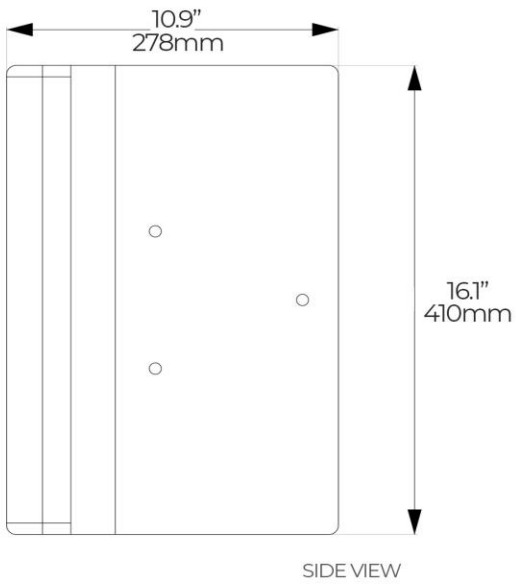

KEY FEATURES & TECHNICAL PARAMETERS

FREQ. RANGE: 68Hz - 20Khz
MAXIMUM SPL: 127 dB
HORIZONTAL COVERAGE ANGLE: 70°
VERTICAL COVERAGE ANGLE: 50°
RMS POWER HANDLING: 150 WATT
HPF CONTROL: 68Hz - 250Hz
INPUT CONNECTOR: XLR
LOOP OUT CONNECTOR: XLR
LOW FREQ. TRANSDUCER: 8" WOOFER
HIGH FREQ. TRANSDUCER: 1" DRIVER
INPUT POWER: 110 - 250V
PAINT: TEXTURIZED WHITE / BLACK
16 FLY POINTS FOR RIGGING
POLE MOUNT READY
WALL MOUNT BRACKET INCLUDED
DIMENSIONS 16.1" x 9.4" x 10.9" / 410mm x 240mm x 278mm
NET WEIGHT 24.25 lb / 11Kg

FREQUENCY RESPONSE

TECHNICAL DRAWINGS

ALL DIMENSIONS ARE IN INCHES AND MILLIMETERS.